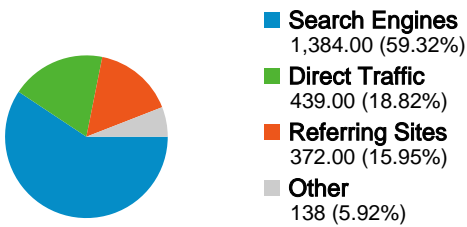

Traffic Sources Overview