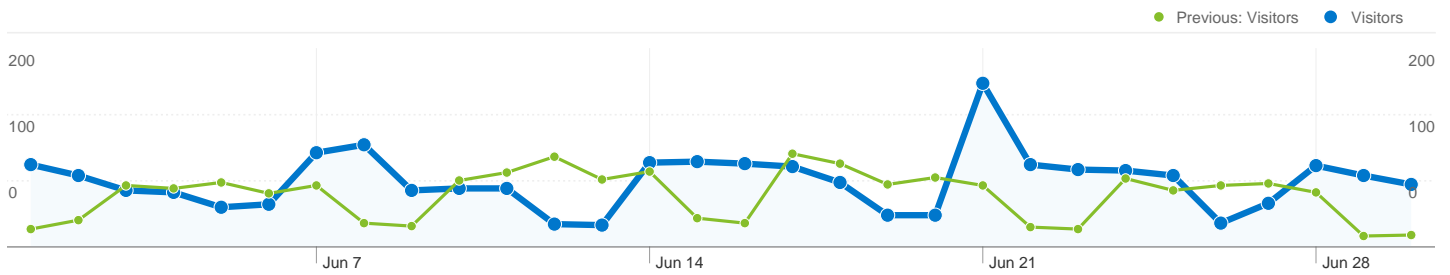

Site Usage

 **2,333 Visits**

Previous: 1,879 (24.16%)

 **45.18% Bounce Rate**

Previous: 46.09% (-1.98%)

 **6,305 Pageviews**

Previous: 5,374 (17.32%)

 **00:02:35 Avg. Time on Site**

Previous: 00:02:36 (-0.39%)

 **2.70 Pages/Visit**

Previous: 2.86 (-5.51%)

 **59.97% % New Visits**

Previous: 57.96% (3.47%)

Visitors Overview

Visitors
1,637

Map Overlay

1,637 people visited this site

 **2,333 Visits**

Previous: 1,879 (24.16%)

 **1,637 Absolute Unique Visitors**

Previous: 1,287 (27.20%)

 **6,305 Pageviews**

Previous: 5,374 (17.32%)

 **2.70 Average Pageviews**

1 - 10 of 16

Pages on this site were viewed a total of 6,305 times

 **6,305 Pageviews**
Previous: 5,374 (17.32%)

 **4,538 Unique Views**
Previous: 3,697 (22.75%)

 **45.18% Bounce Rate**
Previous: 46.09% (-1.98%)