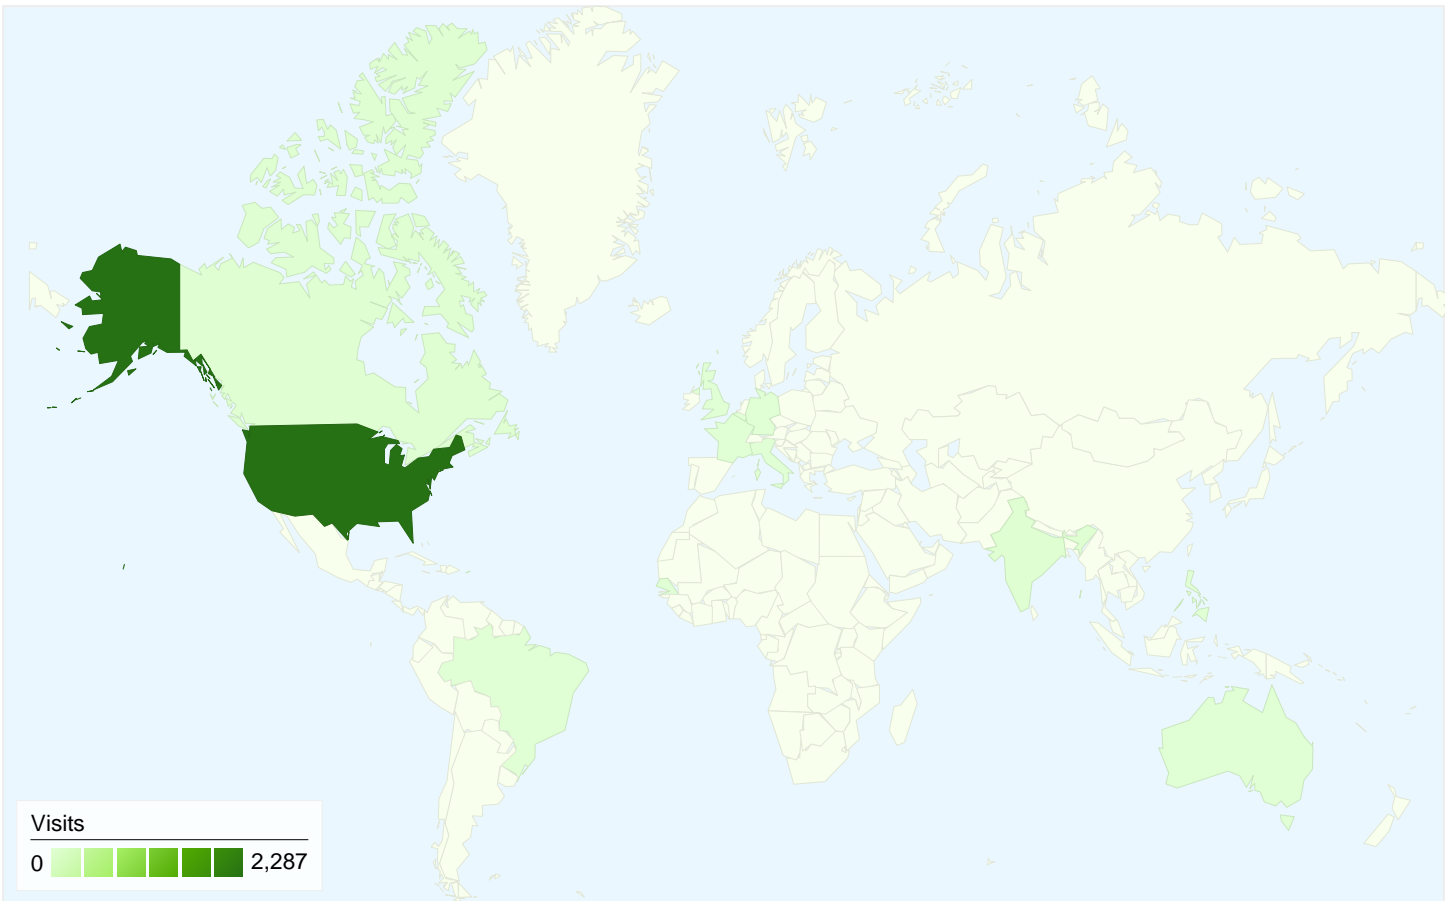

Traffic Sources Overview

Jun 1, 2010 - Jun 30, 2010
Comparing to: May 1, 2010 - May 31, 2010

All traffic sources sent a total of 2,333 visits

-  **18.82% Direct Traffic**
Previous: 20.06% (-6.21%)
-  **15.95% Referring Sites**
Previous: 16.34% (-2.41%)
-  **59.32% Search Engines**
Previous: 57.32% (3.50%)

Jun 1, 2010 - Jun 30, 2010	131	5.62%
May 1, 2010 - May 31, 2010	96	5.11%
% Change	36.46%	9.90%

Jun 1, 2010 - Jun 30, 2010	29	2.10%
May 1, 2010 - May 31, 2010	9	0.84%
% Change	222.22%	150.75%

2,333 visits came from 16 countries/territories