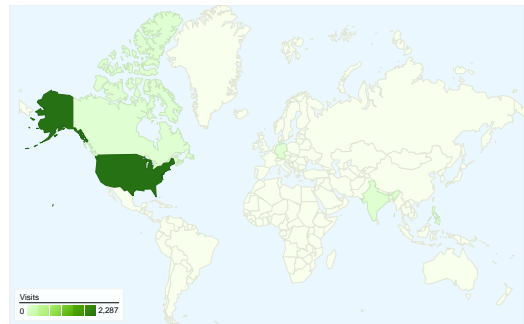

Previous: 00:02:36 (-0.39%)

 **2.70 Pages/Visit**

Previous: 2.86 (-5.51%)

 **59.97% % New Visits**

Previous: 57.96% (3.47%)

Visitors Overview

Visitors
1,637

Map Overlay

1,637 people visited this site

 **2,333 Visits**

Previous: 1,879 (24.16%)

 **1,637 Absolute Unique Visitors**

Previous: 1,287 (27.20%)

 **6,305 Pageviews**

Previous: 5,374 (17.32%)

 **2.70 Average Pageviews**

Traffic Sources Overview

Jun 1, 2010 - Jun 30, 2010
Comparing to: May 1, 2010 - May 31, 2010

All traffic sources sent a total of 2,333 visits

-  **18.82% Direct Traffic**
Previous: 20.06% (-6.21%)
-  **15.95% Referring Sites**
Previous: 16.34% (-2.41%)
-  **59.32% Search Engines**
Previous: 57.32% (3.50%)

Jun 1, 2010 - Jun 30, 2010	131	5.62%
May 1, 2010 - May 31, 2010	96	5.11%
% Change	36.46%	9.90%

Jun 1, 2010 - Jun 30, 2010	29	2.10%
May 1, 2010 - May 31, 2010	9	0.84%
% Change	222.22%	150.75%

2,333 visits came from 16 countries/territories