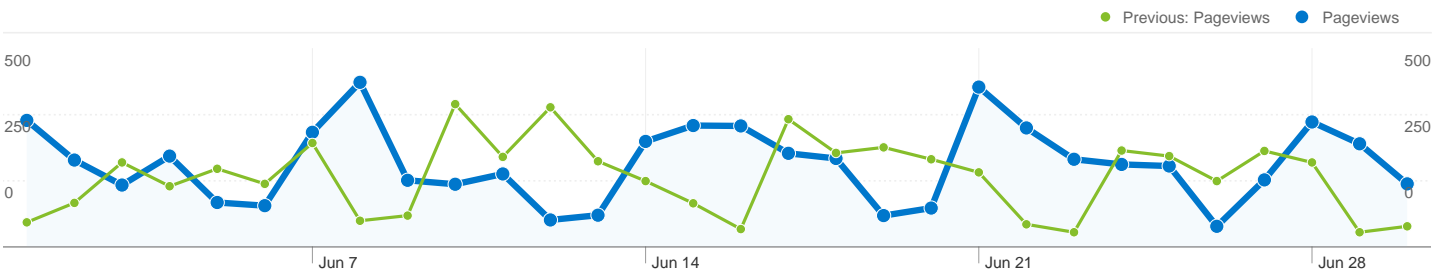

Pages on this site were viewed a total of 6,305 times

6,305 Pageviews
Previous: 5,374 (17.32%)

4,538 Unique Views
Previous: 3,697 (22.75%)

45.18% Bounce Rate
Previous: 46.09% (-1.98%)

Top Content

Pages	Pageviews	% Pageviews
/		
Jun 1, 2010 - Jun 30, 2010	2,280	36.16%
May 1, 2010 - May 31, 2010	1,998	37.18%
% Change	14.11%	-2.74%
/offices/		
Jun 1, 2010 - Jun 30, 2010	705	11.18%
May 1, 2010 - May 31, 2010	627	11.67%
% Change	12.44%	-4.16%
/contact-us/		
Jun 1, 2010 - Jun 30, 2010	427	6.77%
May 1, 2010 - May 31, 2010	369	6.87%
% Change	15.72%	-1.37%
/board-20/		
Jun 1, 2010 - Jun 30, 2010	249	3.95%
May 1, 2010 - May 31, 2010	219	4.08%
% Change	13.70%	-3.09%
/elected-officials/