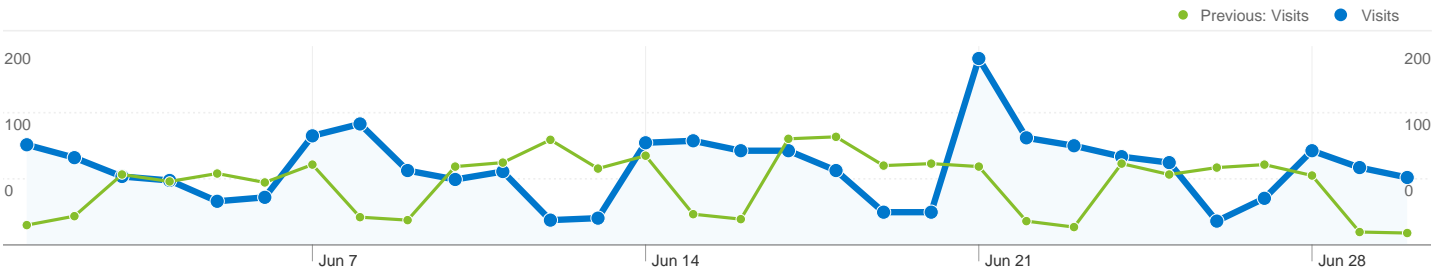

Traffic Sources Overview

Jun 1, 2010 - Jun 30, 2010
Comparing to: May 1, 2010 - May 31, 2010

All traffic sources sent a total of 2,333 visits

- **18.82% Direct Traffic**
  Previous: 20.06% (-6.21%)
- **15.95% Referring Sites**
  Previous: 16.34% (-2.41%)
- **59.32% Search Engines**
  Previous: 57.32% (3.50%)

- **Search Engines**
  1,384.00 (59.32%)
- **Direct Traffic**
  439.00 (18.82%)
- **Referring Sites**
  372.00 (15.95%)
- **Other**
  138 (5.92%)

Top Traffic Sources

Sources	Visits	% visits
google (organic)		
Jun 1, 2010 - Jun 30, 2010	993	42.56%
May 1, 2010 - May 31, 2010	727	38.69%
% Change	36.59%	10.01%
(direct) ((none))		
Jun 1, 2010 - Jun 30, 2010	439	18.82%
May 1, 2010 - May 31, 2010	377	20.06%
% Change	16.45%	-6.21%
yahoo (organic)		
Jun 1, 2010 - Jun 30, 2010	165	7.07%
May 1, 2010 - May 31, 2010	150	7.98%
% Change	10.00%	-11.41%
bing (organic)		
Jun 1, 2010 - Jun 30, 2010	156	6.69%
May 1, 2010 - May 31, 2010	143	7.61%
% Change	9.09%	-12.14%
iroquoiscounty.net (referral)		

Keywords	Visits	% visits
iroquois county illinois		
Jun 1, 2010 - Jun 30, 2010	212	15.32%
May 1, 2010 - May 31, 2010	157	14.58%
% Change	35.03%	5.08%
iroquois county		
Jun 1, 2010 - Jun 30, 2010	84	6.07%
May 1, 2010 - May 31, 2010	69	6.41%
% Change	21.74%	-5.27%
iroquois county treasurer		
Jun 1, 2010 - Jun 30, 2010	41	2.96%
May 1, 2010 - May 31, 2010	15	1.39%
% Change	173.33%	112.70%
iroquois county il		
Jun 1, 2010 - Jun 30, 2010	39	2.82%
May 1, 2010 - May 31, 2010	24	2.23%
% Change	62.50%	26.45%
iroquois county clerk