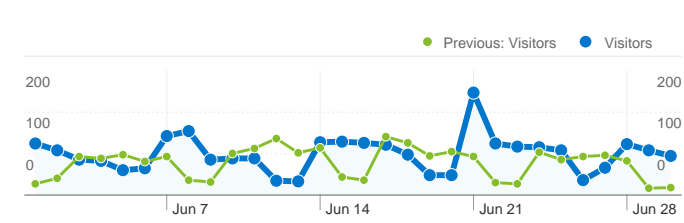

Site Usage

 **2,333 Visits**

Previous: 1,879 (24.16%)

 **45.18% Bounce Rate**

Previous: 46.09% (-1.98%)

 **6,305 Pageviews**

Previous: 5,374 (17.32%)

 **00:02:35 Avg. Time on Site**

Previous: 00:02:36 (-0.39%)

 **2.70 Pages/Visit**

Previous: 2.86 (-5.51%)

 **59.97% % New Visits**

Previous: 57.96% (3.47%)

Visitors Overview

Visitors
1,637

Map Overlay

1,637 people visited this site

 **2,333 Visits**

Previous: 1,879 (24.16%)

 **1,637 Absolute Unique Visitors**

Previous: 1,287 (27.20%)

 **6,305 Pageviews**

Previous: 5,374 (17.32%)

 **2.70 Average Pageviews**

1 - 10 of 16

Pages on this site were viewed a total of 6,305 times

 **6,305 Pageviews**
Previous: 5,374 (17.32%)

 **4,538 Unique Views**
Previous: 3,697 (22.75%)

 **45.18% Bounce Rate**
Previous: 46.09% (-1.98%)