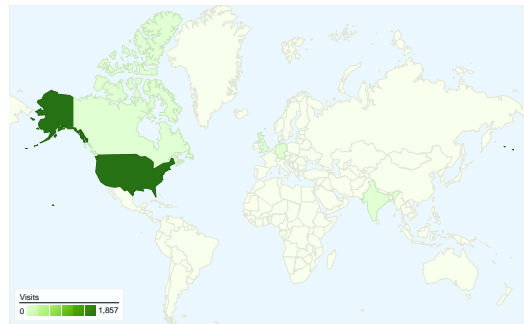

Previous: 00:02:43 (-4.69%)

 **2.86 Pages/Visit**

Previous: 2.66 (7.51%)

 **57.96% % New Visits**

Previous: 52.02% (11.40%)

**Visitors Overview**

**Visitors**  
**1,287**

**Map Overlay**

**1,287 people visited this site**

 **1,879 Visits**  
 Previous: 1,951 (-3.69%)

 **1,287 Absolute Unique Visitors**  
 Previous: 1,280 (0.55%)

 **5,374 Pageviews**  
 Previous: 5,190 (3.55%)

 **2.86 Average Pageviews**  
 Previous: 2.66 (7.51%)

# Traffic Sources Overview

May 1, 2010 - May 31, 2010

Comparing to: Apr 1, 2010 - Apr 30, 2010

All traffic sources sent a total of 1,879 visits

**20.06% Direct Traffic**

Previous: 22.81% (-12.03%)

**16.34% Referring Sites**

May 1, 2010 - May 31, 2010	96	5.11%	May 1, 2010 - May 31, 2010	22	2.04%
Apr 1, 2010 - Apr 30, 2010	111	5.69%	Apr 1, 2010 - Apr 30, 2010	15	1.47%
% Change	-13.51%	-10.20%	% Change	46.67%	38.90%

**1,879 visits came from 14 countries/territories**