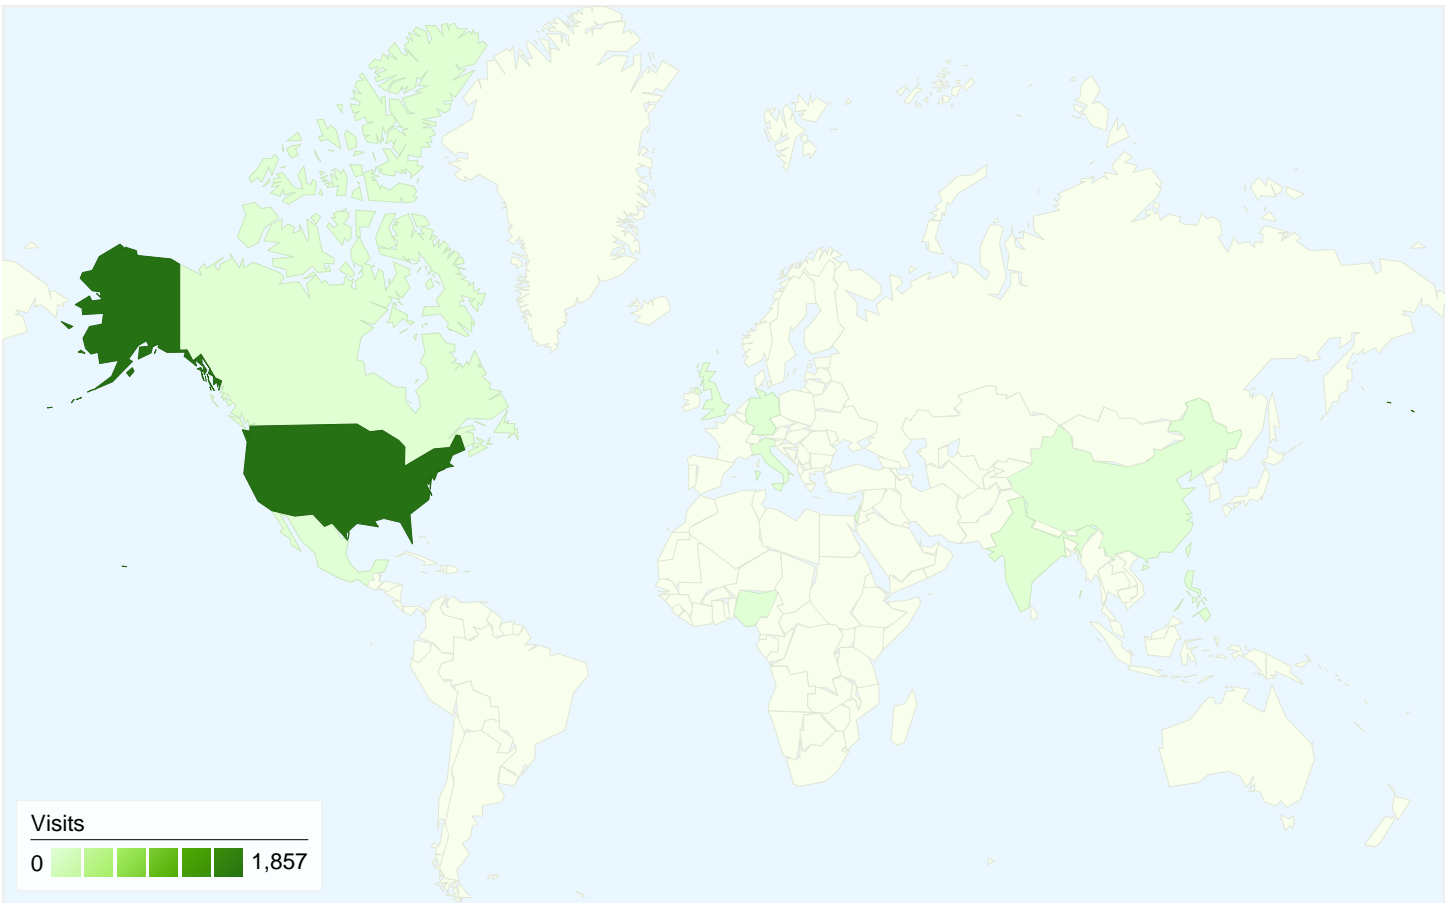

1,879 visits came from 14 countries/territories

Site Usage						
Visits	Pages/Visit	Avg. Time on Site	% New Visits	Bounce Rate		
1,879 Previous: 1,951 (-3.69%)	2.86 Previous: 2.66 (7.51%)	00:02:36 Previous: 00:02:43 (-4.69%)	57.90% Previous: 52.08% (11.19%)	46.09% Previous: 47.00% (-1.94%)		
Country/Territory	Visits	Pages/Visit	Avg. Time on Site	% New Visits	Bounce Rate	
United States						
May 1, 2010 - May 31, 2010	1,857	2.87	00:02:37	57.57%	46.04%	
April 1, 2010 - April 30, 2010	1,911	2.66	00:02:45	51.28%	46.83%	
% Change	-2.83%	7.62%	-4.78%	12.25%	-1.69%	
Canada						
May 1, 2010 - May 31, 2010	9	1.33	00:00:38	88.89%	77.78%	
April 1, 2010 - April 30, 2010	13	1.23	00:00:15	92.31%	84.62%	
% Change	-30.77%	8.33%	153.15%	-3.70%	-8.08%	
India						
May 1, 2010 - May 31, 2010	7	4.00	00:01:36	100.00%	28.57%