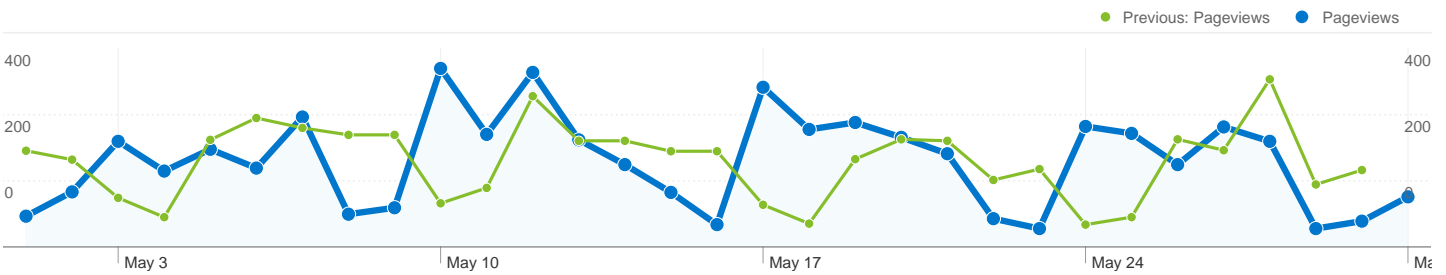

Pages on this site were viewed a total of 5,374 times

5,374 Pageviews

Previous: 5,190 (3.55%)

3,697 Unique Views

Previous: 3,755 (-1.54%)

46.09% Bounce Rate

Previous: 47.00% (-1.94%)

Top Content

Pages	Pageviews	% Pageviews
/		
May 1, 2010 - May 31, 2010	1,998	37.18%
Apr 1, 2010 - Apr 30, 2010	2,060	39.69%
% Change	-3.01%	-6.33%
/offices/		
May 1, 2010 - May 31, 2010	627	11.67%
Apr 1, 2010 - Apr 30, 2010	607	11.70%
% Change	3.29%	-0.24%
/contact-us/		
May 1, 2010 - May 31, 2010	369	6.87%
Apr 1, 2010 - Apr 30, 2010	376	7.24%
% Change	-1.86%	-5.22%
/board-20/		
May 1, 2010 - May 31, 2010	219	4.08%
Apr 1, 2010 - Apr 30, 2010	192	3.70%
% Change	14.06%	10.16%
/contact-us-2/