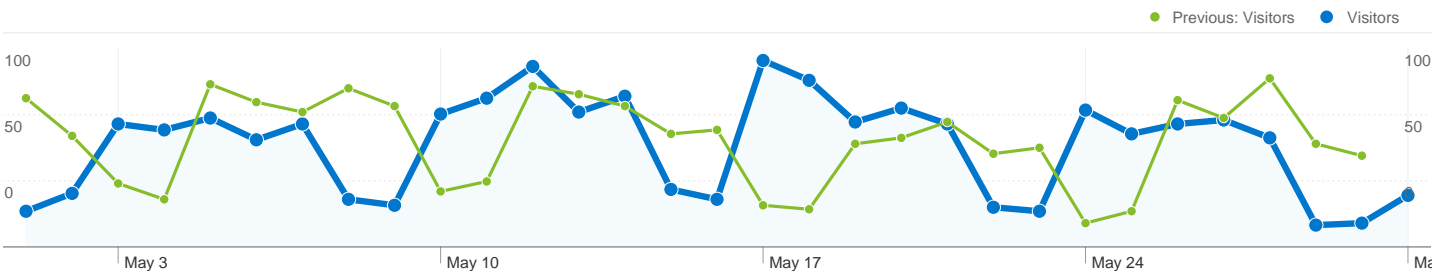

**Site Usage**

 **1,879 Visits**

Previous: 1,951 (-3.69%)

 **46.09% Bounce Rate**

Previous: 47.00% (-1.94%)

 **5,374 Pageviews**

Previous: 5,190 (3.55%)

 **00:02:36 Avg. Time on Site**

Previous: 00:02:43 (-4.69%)

 **2.86 Pages/Visit**

Previous: 2.66 (7.51%)

 **57.96% % New Visits**

Previous: 52.02% (11.40%)

**Visitors Overview**

**Visitors**  
**1,287**

**Map Overlay**

**1,287 people visited this site**

 **1,879 Visits**  
 Previous: 1,951 (-3.69%)

 **1,287 Absolute Unique Visitors**  
 Previous: 1,280 (0.55%)

 **5,374 Pageviews**  
 Previous: 5,190 (3.55%)

 **2.86 Average Pageviews**  
 Previous: 2.66 (7.51%)

1 - 10 of 14

**Pages on this site were viewed a total of 5,374 times**

 **5,374 Pageviews**

Previous: 5,190 (3.55%)

 **3,697 Unique Views**

Previous: 3,755 (-1.54%)

 **46.09% Bounce Rate**

Previous: 47.00% (-1.94%)