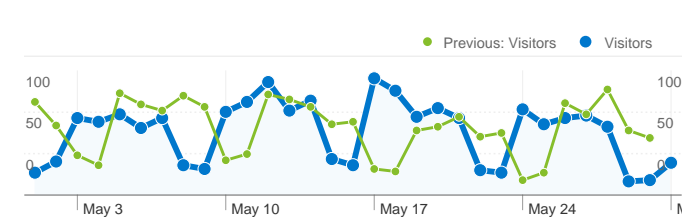

**Site Usage**

 **1,879 Visits**

Previous: 1,951 (-3.69%)

 **46.09% Bounce Rate**

Previous: 47.00% (-1.94%)

 **5,374 Pageviews**

Previous: 5,190 (3.55%)

 **00:02:36 Avg. Time on Site**

Previous: 00:02:43 (-4.69%)

 **2.86 Pages/Visit**

Previous: 2.66 (7.51%)

 **57.96% % New Visits**

Previous: 52.02% (11.40%)

**Visitors Overview**

**Visitors**  
**1,287**

**Map Overlay**

**1,287 people visited this site**

 **1,879 Visits**  
 Previous: 1,951 (-3.69%)

 **1,287 Absolute Unique Visitors**  
 Previous: 1,280 (0.55%)

 **5,374 Pageviews**  
 Previous: 5,190 (3.55%)

 **2.86 Average Pageviews**  
 Previous: 2.66 (7.51%)

1 - 10 of 14

**Pages on this site were viewed a total of 5,374 times**

 **5,374 Pageviews**

Previous: 5,190 (3.55%)

 **3,697 Unique Views**

Previous: 3,755 (-1.54%)

 **46.09% Bounce Rate**

Previous: 47.00% (-1.94%)