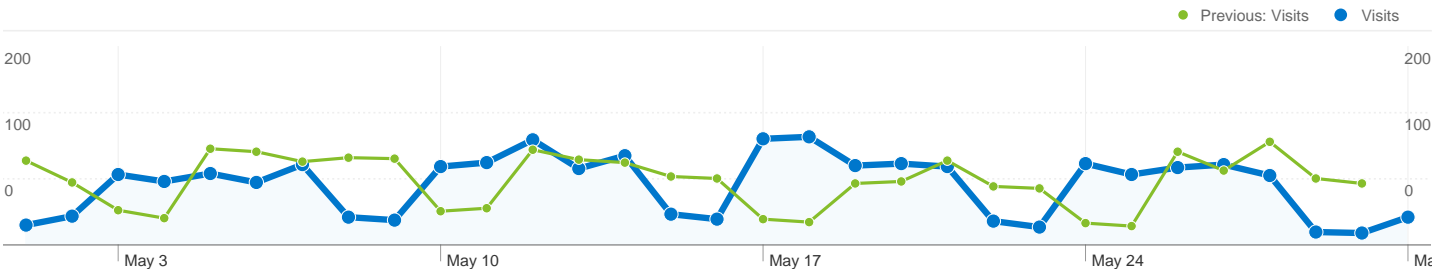

**1,287 people visited this site**

 **1,879 Visits**  
 Previous: 1,951 (-3.69%)

 **1,287 Absolute Unique Visitors**  
 Previous: 1,280 (0.55%)

 **5,374 Pageviews**  
 Previous: 5,190 (3.55%)

 **2.86 Average Pageviews**  
 Previous: 2.66 (7.51%)

 **00:02:36 Time on Site**  
 Previous: 00:02:43 (-4.69%)

 **46.09% Bounce Rate**  
 Previous: 47.00% (-1.94%)

 **57.96% New Visits**  
 Previous: 52.02% (11.40%)

**Technical Profile**

Browser	Visits	% visits
Internet Explorer		
May 1, 2010 - May 31, 2010	1,450	77.17%
Apr 1, 2010 - Apr 30, 2010	1,575	80.73%
% Change	-7.94%	-4.41%
Firefox		
May 1, 2010 - May 31, 2010	271	14.42%
Apr 1, 2010 - Apr 30, 2010	239	12.25%
% Change	13.39%	17.73%

Connection Speed	Visits	% visits
Unknown		
May 1, 2010 - May 31, 2010	767	40.82%
Apr 1, 2010 - Apr 30, 2010	829	42.49%
% Change	-7.48%	-3.93%
Cable		
May 1, 2010 - May 31, 2010	526	27.99%
Apr 1, 2010 - Apr 30, 2010	568	29.11%
% Change	-7.39%	-3.85%

# Traffic Sources Overview

May 1, 2010 - May 31, 2010

Comparing to: Apr 1, 2010 - Apr 30, 2010

All traffic sources sent a total of 1,879 visits

**20.06% Direct Traffic**

Previous: 22.81% (-12.03%)

**16.34% Referring Sites**