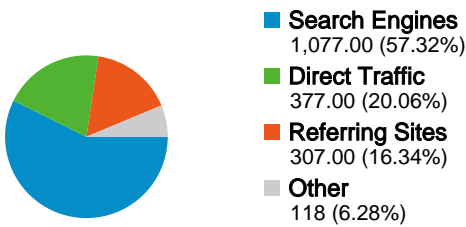

Traffic Sources Overview