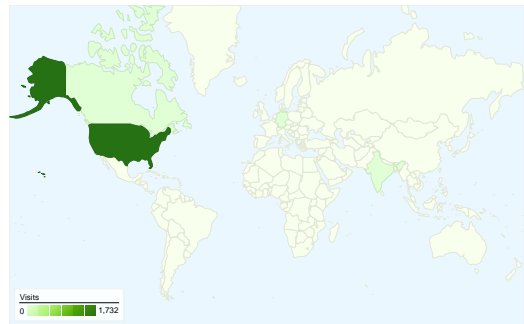

Site Usage

 **1,755 Visits**

Previous: 1,494 (17.47%)

 **43.19% Bounce Rate**

Previous: 39.63% (9.00%)

 **5,632 Pageviews**

Previous: 4,684 (20.24%)

 **00:03:17 Avg. Time on Site**

Previous: 00:03:13 (2.13%)

 **3.21 Pages/Visit**

Previous: 3.14 (2.36%)

 **54.64% % New Visits**

Previous: 51.07% (7.00%)

Visitors Overview

Visitors
1,102

Map Overlay world

1,102 people visited this site

 **1,755 Visits**
 Previous: 1,494 (17.47%)

 **1,102 Absolute Unique Visitors**
 Previous: 909 (21.23%)

 **5,632 Pageviews**
 Previous: 4,684 (20.24%)

 **3.21 Average Pageviews**
 Previous: 3.14 (2.36%)

Traffic Sources Overview

All traffic sources sent a total of 1,755 visits

26.27% Direct Traffic

Previous: 23.03% (14.08%)

20.91% Referring Sites

Previous: 23.90% (-12.49%)

50.43% Search Engines

Previous: 51.00% (-1.13%)