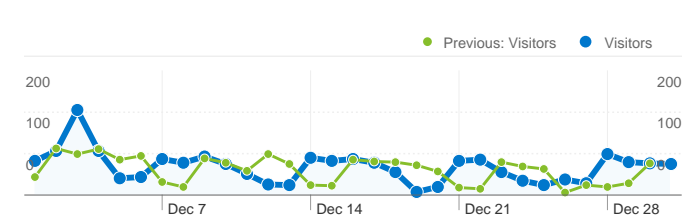

Site Usage

 **1,755 Visits**

Previous: 1,494 (17.47%)

 **43.19% Bounce Rate**

Previous: 39.63% (9.00%)

 **5,632 Pageviews**

Previous: 4,684 (20.24%)

 **00:03:17 Avg. Time on Site**

Previous: 00:03:13 (2.13%)

 **3.21 Pages/Visit**

Previous: 3.14 (2.36%)

 **54.64% % New Visits**

Previous: 51.07% (7.00%)

Visitors Overview

Visitors
1,102

Map Overlay world

1,102 people visited this site

 **1,755 Visits**
 Previous: 1,494 (17.47%)

 **1,102 Absolute Unique Visitors**
 Previous: 909 (21.23%)

 **5,632 Pageviews**
 Previous: 4,684 (20.24%)

 **3.21 Average Pageviews**
 Previous: 3.14 (2.36%)

1 - 10 of 20

Pages on this site were viewed a total of 5,632 times

 **5,632 Pageviews**
Previous: 4,684 (20.24%)

 **3,849 Unique Views**
Previous: 3,132 (22.89%)

 **43.19% Bounce Rate**
Previous: 39.63% (9.00%)