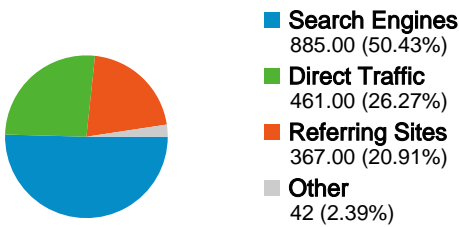

Traffic Sources Overview