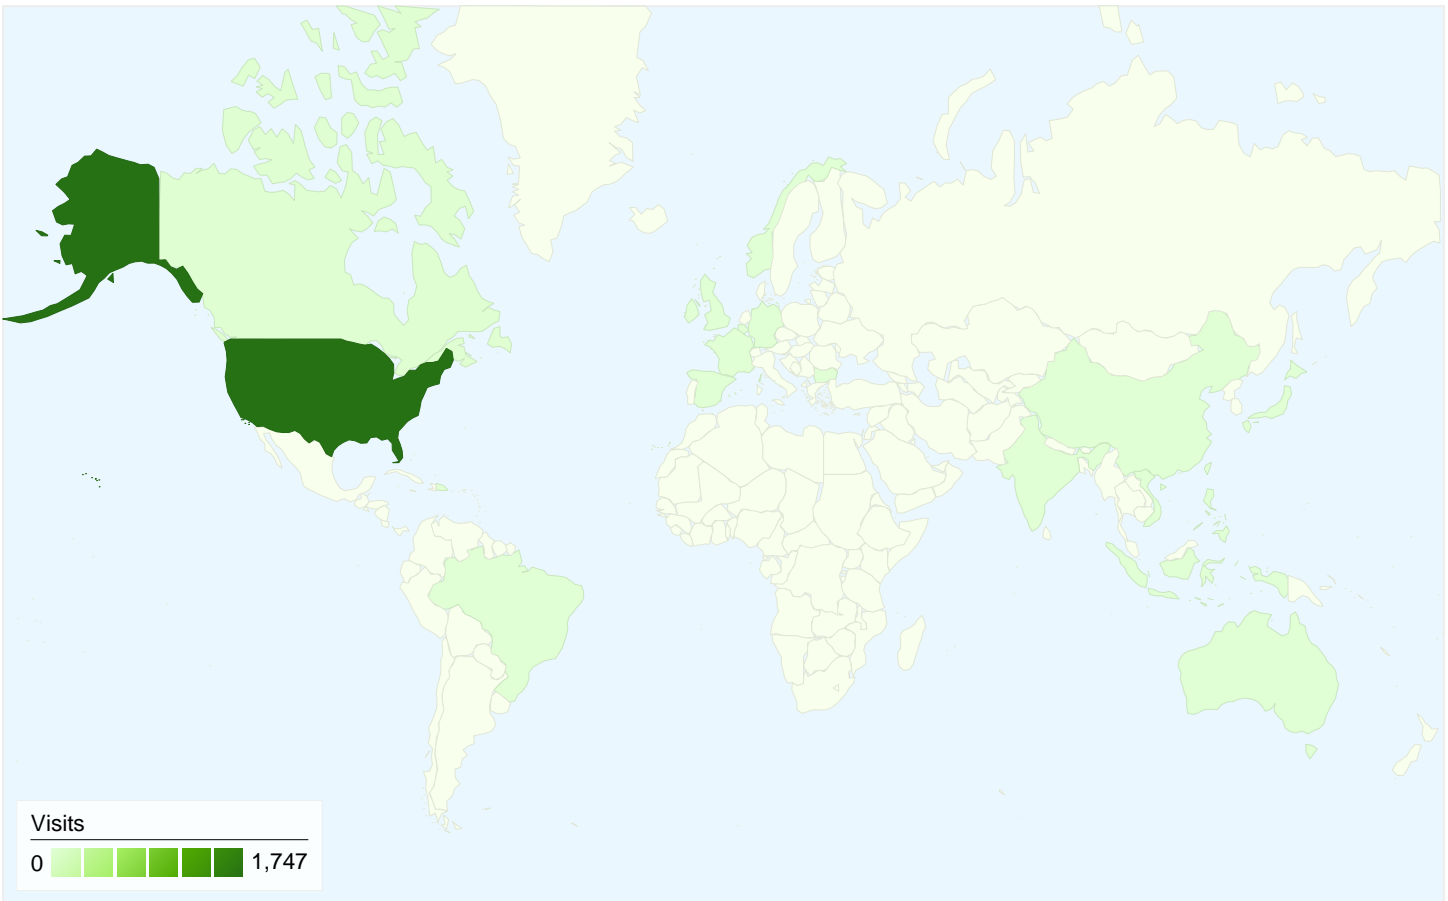

1,791 visits came from 21 countries/territories

Site Usage						
Visits	Pages/Visit	Avg. Time on Site	% New Visits	Bounce Rate		
1,791 Previous: 1,631 (9.81%)	3.04 Previous: 2.91 (4.55%)	00:03:09 Previous: 00:02:52 (10.28%)	55.95% Previous: 58.43% (-4.25%)	41.93% Previous: 41.51% (1.02%)		
Country/Territory	Visits	Pages/Visit	Avg. Time on Site	% New Visits	Bounce Rate	
United States						
October 1, 2009 - October 31, 2009	1,747	3.05	00:03:11	55.24%	41.67%	
September 1, 2009 - September 30, 2009	1,577	2.93	00:02:55	58.28%	40.96%	
% Change	10.78%	4.44%	9.17%	-5.21%	1.73%	
(not set)						
October 1, 2009 - October 31, 2009	13	2.54	00:03:25	69.23%	38.46%	
September 1, 2009 - September 30, 2009	19	2.53	00:01:35	57.89%	42.11%	
% Change	-31.58%	0.48%	115.63%	19.58%	-8.65%	
Canada						
October 1, 2009 - October 31, 2009	12	1.58	00:00:21	83.33%	83.33%