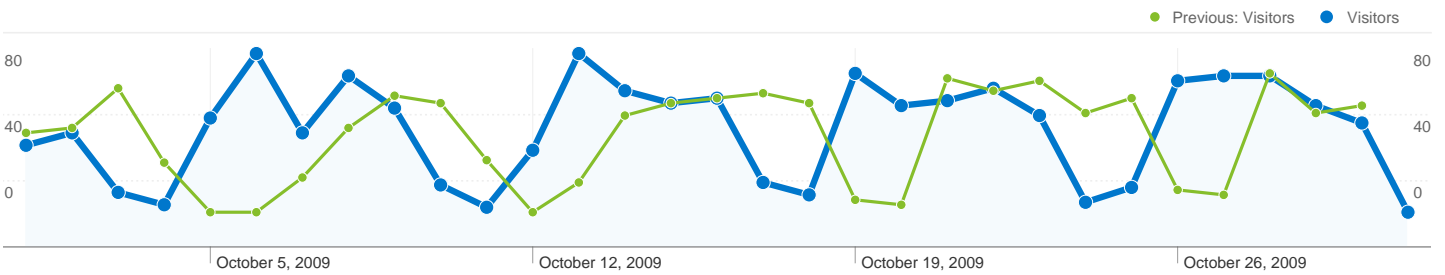

Site Usage

 **1,791 Visits**

Previous: 1,631 (9.81%)

 **41.93% Bounce Rate**

Previous: 41.51% (1.02%)

 **5,451 Pageviews**

Previous: 4,748 (14.81%)

 **00:03:09 Avg. Time on Site**

Previous: 00:02:52 (10.28%)

 **3.04 Pages/Visit**

Previous: 2.91 (4.55%)

 **55.95% % New Visits**

Previous: 58.43% (-4.25%)

Visitors Overview

Visitors
1,140

Map Overlay world

1,140 people visited this site

1,791 Visits
 Previous: 1,631 (9.81%)

1,140 Absolute Unique Visitors
 Previous: 1,070 (6.54%)

5,451 Pageviews
 Previous: 4,748 (14.81%)

3.04 Average Pageviews
 Previous: 2.91 (4.55%)

1 - 10 of 21

Pages on this site were viewed a total of 5,451 times

 **5,451 Pageviews**
Previous: 4,748 (14.81%)

 **3,737 Unique Views**
Previous: 3,371 (10.86%)

 **41.93% Bounce Rate**
Previous: 41.51% (1.02%)