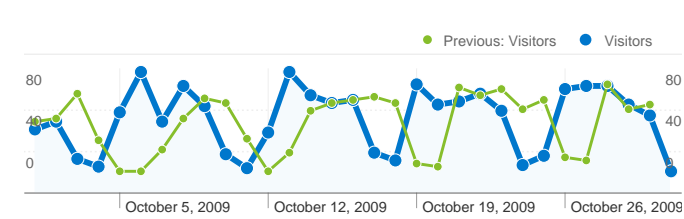

Site Usage

 **1,791 Visits**

Previous: 1,631 (9.81%)

 **41.93% Bounce Rate**

Previous: 41.51% (1.02%)

 **5,451 Pageviews**

Previous: 4,748 (14.81%)

 **00:03:09 Avg. Time on Site**

Previous: 00:02:52 (10.28%)

 **3.04 Pages/Visit**

Previous: 2.91 (4.55%)

 **55.95% % New Visits**

Previous: 58.43% (-4.25%)

Visitors Overview

Visitors
1,140

Map Overlay world

1,140 people visited this site

1,791 Visits
 Previous: 1,631 (9.81%)

1,140 Absolute Unique Visitors
 Previous: 1,070 (6.54%)

5,451 Pageviews
 Previous: 4,748 (14.81%)

3.04 Average Pageviews
 Previous: 2.91 (4.55%)

1 - 10 of 21

Pages on this site were viewed a total of 5,451 times

 **5,451 Pageviews**
Previous: 4,748 (14.81%)

 **3,737 Unique Views**
Previous: 3,371 (10.86%)

 **41.93% Bounce Rate**
Previous: 41.51% (1.02%)