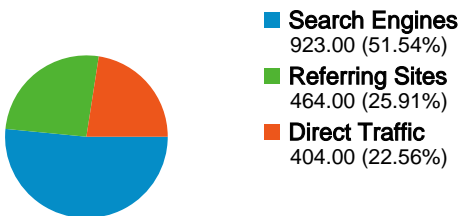

Traffic Sources Overview