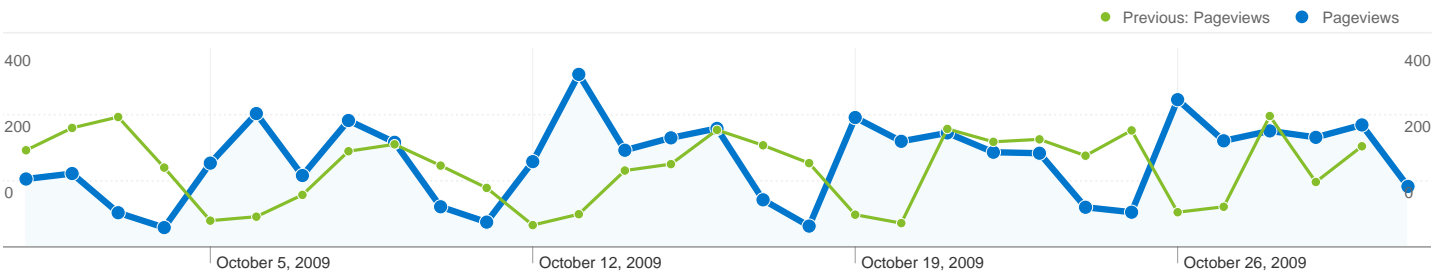

Pages on this site were viewed a total of 5,451 times

5,451 Pageviews
Previous: 4,748 (14.81%)

3,737 Unique Views
Previous: 3,371 (10.86%)

41.93% Bounce Rate
Previous: 41.51% (1.02%)

Top Content

Pages	Pageviews	% Pageviews
/		
Oct 1, 2009 - Oct 31, 2009	1,936	35.52%
Sep 1, 2009 - Sep 30, 2009	1,743	36.71%
% Change	11.07%	-3.25%
/offices/		
Oct 1, 2009 - Oct 31, 2009	595	10.92%
Sep 1, 2009 - Sep 30, 2009	560	11.79%
% Change	6.25%	-7.45%
/board-20/		
Oct 1, 2009 - Oct 31, 2009	417	7.65%
Sep 1, 2009 - Sep 30, 2009	364	7.67%
% Change	14.56%	-0.21%
/contact-us/		
Oct 1, 2009 - Oct 31, 2009	253	4.64%
Sep 1, 2009 - Sep 30, 2009	336	7.08%
% Change	-24.70%	-34.41%
/events/treasurer/