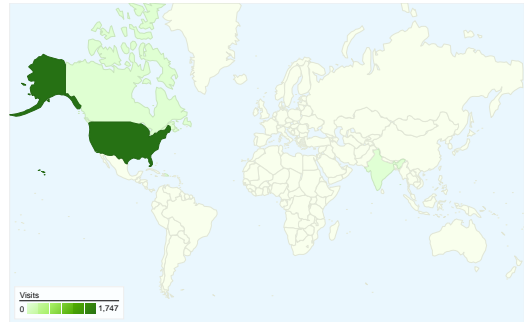

Previous: 00:02:52 (10.28%)

 **3.04 Pages/Visit**

Previous: 2.91 (4.55%)

 **55.95% % New Visits**

Previous: 58.43% (-4.25%)

Visitors Overview

Visitors
1,140

Map Overlay world

1,140 people visited this site

1,791 Visits
 Previous: 1,631 (9.81%)

1,140 Absolute Unique Visitors
 Previous: 1,070 (6.54%)

5,451 Pageviews
 Previous: 4,748 (14.81%)

3.04 Average Pageviews
 Previous: 2.91 (4.55%)

All traffic sources sent a total of 1,791 visits

22.56% Direct Traffic

Previous: 22.50% (0.25%)

25.91% Referring Sites

Previous: 31.27% (-17.15%)

51.54% Search Engines

Previous: 46.23% (11.48%)

- **Search Engines**
923.00 (51.54%)
- **Referring Sites**
464.00 (25.91%)
- **Direct Traffic**
404.00 (22.56%)