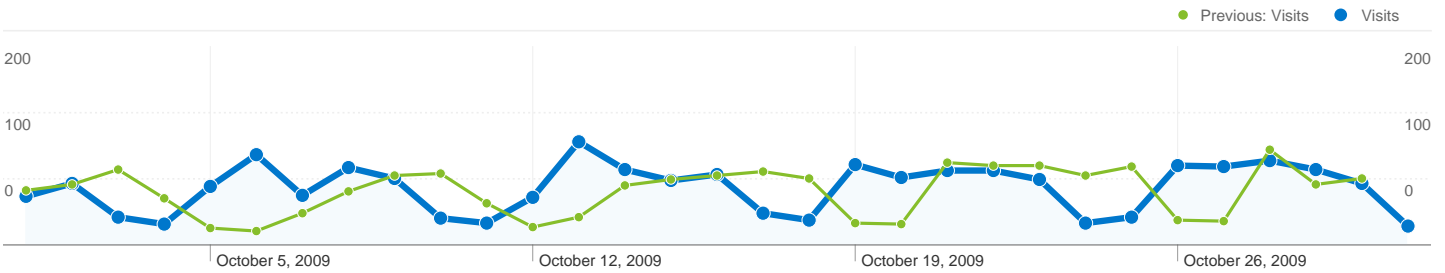

All traffic sources sent a total of 1,791 visits

22.56% Direct Traffic

Previous: 22.50% (0.25%)

25.91% Referring Sites

Previous: 31.27% (-17.15%)

51.54% Search Engines

Previous: 46.23% (11.48%)

- **Search Engines**
  923.00 (51.54%)
- **Referring Sites**
  464.00 (25.91%)
- **Direct Traffic**
  404.00 (22.56%)

Top Traffic Sources

Sources	Visits	% visits
google (organic)		
Oct 1, 2009 - Oct 31, 2009	737	41.15%
Sep 1, 2009 - Sep 30, 2009	636	38.99%
% Change	15.88%	5.53%
(direct) ((none))		
Oct 1, 2009 - Oct 31, 2009	404	22.56%
Sep 1, 2009 - Sep 30, 2009	367	22.50%
% Change	10.08%	0.25%
iroquoiscounty.net (referral)		
Oct 1, 2009 - Oct 31, 2009	119	6.64%
Sep 1, 2009 - Sep 30, 2009	172	10.55%
% Change	-30.81%	-36.99%
publicrecords.onlinesearches.com (referral)		
Oct 1, 2009 - Oct 31, 2009	97	5.42%
Sep 1, 2009 - Sep 30, 2009	84	5.15%
% Change	15.48%	5.16%
bing (organic)		

Keywords	Visits	% visits
iroquois county illinois		
Oct 1, 2009 - Oct 31, 2009	62	6.72%
Sep 1, 2009 - Sep 30, 2009	35	4.64%
% Change	77.14%	44.71%
county board room,clifford bury admin center		
Oct 1, 2009 - Oct 31, 2009	50	5.42%
Sep 1, 2009 - Sep 30, 2009	71	9.42%
% Change	-29.58%	-42.47%
iroquois county		
Oct 1, 2009 - Oct 31, 2009	37	4.01%
Sep 1, 2009 - Sep 30, 2009	43	5.70%
% Change	-13.95%	-29.71%
mark henrichs iroquois		
Oct 1, 2009 - Oct 31, 2009	36	3.90%
Sep 1, 2009 - Sep 30, 2009	0	0.00%
% Change	100.00%	100.00%
iroquois county treasurer