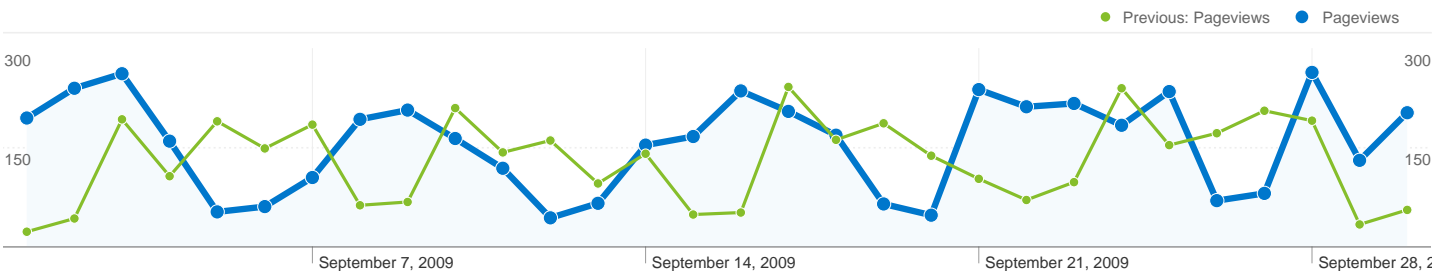

Pages on this site were viewed a total of 4,748 times

4,748 Pageviews
Previous: 4,046 (17.35%)

3,371 Unique Views
Previous: 2,797 (20.52%)

41.51% Bounce Rate
Previous: 38.91% (6.67%)

Top Content

Pages	Pageviews	% Pageviews
/		
Sep 1, 2009 - Sep 30, 2009	1,743	36.71%
Aug 1, 2009 - Aug 31, 2009	1,486	36.73%
% Change	17.29%	-0.05%
/offices/		
Sep 1, 2009 - Sep 30, 2009	560	11.79%
Aug 1, 2009 - Aug 31, 2009	432	10.68%
% Change	29.63%	10.46%
/board-20/		
Sep 1, 2009 - Sep 30, 2009	364	7.67%
Aug 1, 2009 - Aug 31, 2009	201	4.97%
% Change	81.09%	54.32%
/contact-us/		
Sep 1, 2009 - Sep 30, 2009	336	7.08%
Aug 1, 2009 - Aug 31, 2009	329	8.13%
% Change	2.13%	-12.97%
/contact-us-2/