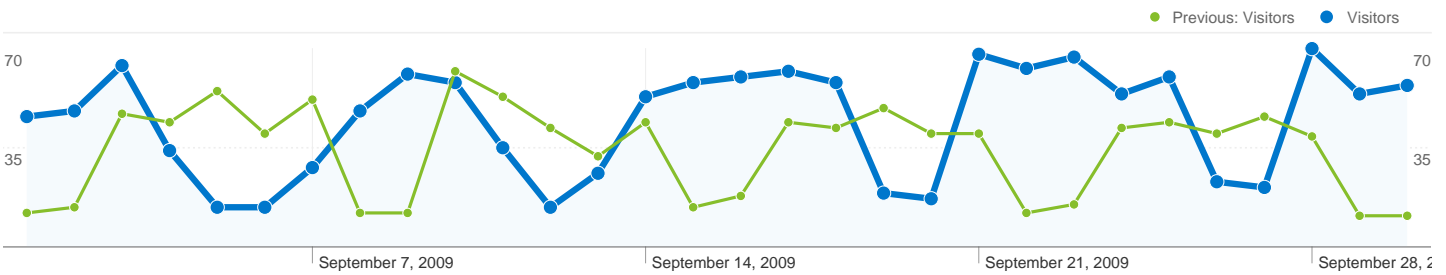

Site Usage

1,631 Visits

Previous: 1,326 (23.00%)

41.51% Bounce Rate

Previous: 38.91% (6.67%)

4,748 Pageviews

Previous: 4,046 (17.35%)

00:02:52 Avg. Time on Site

Previous: 00:02:56 (-2.58%)

2.91 Pages/Visit

Previous: 3.05 (-4.59%)

58.43% % New Visits

Previous: 58.37% (0.10%)

Visitors Overview

Visitors
1,070

Map Overlay world

1,070 people visited this site

1,631 Visits
 Previous: 1,326 (23.00%)

1,070 Absolute Unique Visitors
 Previous: 845 (26.63%)

4,748 Pageviews
 Previous: 4,046 (17.35%)

2.91 Average Pageviews
 Previous: 3.05 (-4.59%)

1 - 10 of 17

Pages on this site were viewed a total of 4,748 times

 **4,748 Pageviews**
Previous: 4,046 (17.35%)

 **3,371 Unique Views**
Previous: 2,797 (20.52%)

 **41.51% Bounce Rate**
Previous: 38.91% (6.67%)