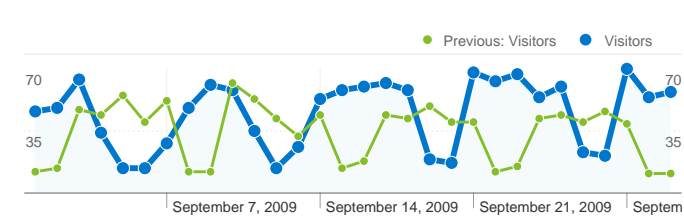

Site Usage

1,631 Visits

Previous: 1,326 (23.00%)

41.51% Bounce Rate

Previous: 38.91% (6.67%)

4,748 Pageviews

Previous: 4,046 (17.35%)

00:02:52 Avg. Time on Site

Previous: 00:02:56 (-2.58%)

2.91 Pages/Visit

Previous: 3.05 (-4.59%)

58.43% % New Visits

Previous: 58.37% (0.10%)

Visitors Overview

Visitors
1,070

Map Overlay world

1,070 people visited this site

1,631 Visits
 Previous: 1,326 (23.00%)

1,070 Absolute Unique Visitors
 Previous: 845 (26.63%)

4,748 Pageviews
 Previous: 4,046 (17.35%)

2.91 Average Pageviews
 Previous: 3.05 (-4.59%)

1 - 10 of 17

Pages on this site were viewed a total of 4,748 times

 **4,748 Pageviews**
Previous: 4,046 (17.35%)

 **3,371 Unique Views**
Previous: 2,797 (20.52%)

 **41.51% Bounce Rate**
Previous: 38.91% (6.67%)