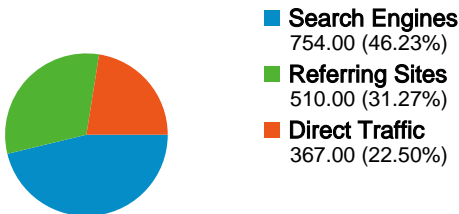

Traffic Sources Overview