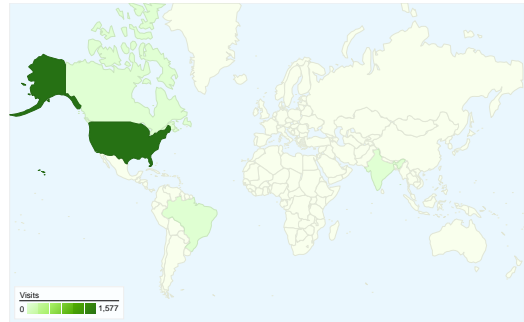

Previous: 00:02:56 (-2.58%)

2.91 Pages/Visit

Previous: 3.05 (-4.59%)

58.43% % New Visits

Previous: 58.37% (0.10%)

Visitors Overview

Visitors
1,070

Map Overlay world

1,070 people visited this site

1,631 Visits
 Previous: 1,326 (23.00%)

1,070 Absolute Unique Visitors
 Previous: 845 (26.63%)

4,748 Pageviews
 Previous: 4,046 (17.35%)

2.91 Average Pageviews
 Previous: 3.05 (-4.59%)

Traffic Sources Overview

Sep 1, 2009 - Sep 30, 2009
Comparing to: Aug 1, 2009 - Aug 31, 2009

All traffic sources sent a total of 1,631 visits

22.50% Direct Traffic

Previous: 27.15% (-17.12%)

31.27% Referring Sites

Sep 1, 2009 - Sep 30, 2009	66	4.05%
Aug 1, 2009 - Aug 31, 2009	30	2.26%
% Change	120.00%	78.86%

Sep 1, 2009 - Sep 30, 2009	32	4.24%
Aug 1, 2009 - Aug 31, 2009	22	4.18%
% Change	45.45%	1.47%

1,631 visits came from 17 countries/territories