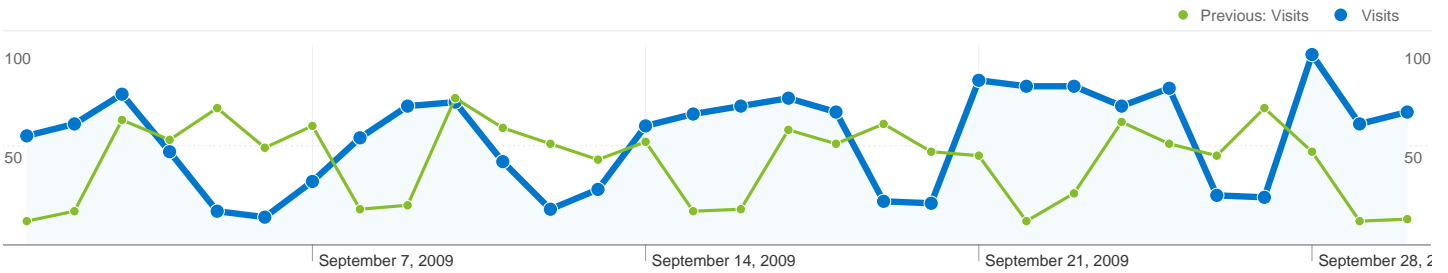

Traffic Sources Overview

Sep 1, 2009 - Sep 30, 2009
Comparing to: Aug 1, 2009 - Aug 31, 2009

All traffic sources sent a total of 1,631 visits

22.50% Direct Traffic

Previous: 27.15% (-17.12%)

31.27% Referring Sites

Previous: 33.18% (-5.77%)

46.23% Search Engines

Previous: 39.67% (16.54%)

- **Search Engines**
  754.00 (46.23%)
- **Referring Sites**
  510.00 (31.27%)
- **Direct Traffic**
  367.00 (22.50%)

Top Traffic Sources

Sources	Visits	% visits
google (organic)		
Sep 1, 2009 - Sep 30, 2009	636	38.99%
Aug 1, 2009 - Aug 31, 2009	468	35.29%
% Change	35.90%	10.48%
(direct) ((none))		
Sep 1, 2009 - Sep 30, 2009	367	22.50%
Aug 1, 2009 - Aug 31, 2009	360	27.15%
% Change	1.94%	-17.12%
iroquoiscounty.net (referral)		
Sep 1, 2009 - Sep 30, 2009	172	10.55%
Aug 1, 2009 - Aug 31, 2009	157	11.84%
% Change	9.55%	-10.93%
publicrecords.onlinesearches.com (referral)		
Sep 1, 2009 - Sep 30, 2009	84	5.15%
Aug 1, 2009 - Aug 31, 2009	77	5.81%
% Change	9.09%	-11.31%
bing (organic)		

Keywords	Visits	% visits
county board room,clifford bury admin center		
Sep 1, 2009 - Sep 30, 2009	71	9.42%
Aug 1, 2009 - Aug 31, 2009	20	3.80%
% Change	255.00%	147.65%
iroquois county il		
Sep 1, 2009 - Sep 30, 2009	58	7.69%
Aug 1, 2009 - Aug 31, 2009	49	9.32%
% Change	18.37%	-17.43%
iroquois county		
Sep 1, 2009 - Sep 30, 2009	43	5.70%
Aug 1, 2009 - Aug 31, 2009	37	7.03%
% Change	16.22%	-18.93%
iroquois county illinois		
Sep 1, 2009 - Sep 30, 2009	35	4.64%
Aug 1, 2009 - Aug 31, 2009	46	8.75%
% Change	-23.91%	-46.92%
iroquois county treasurer